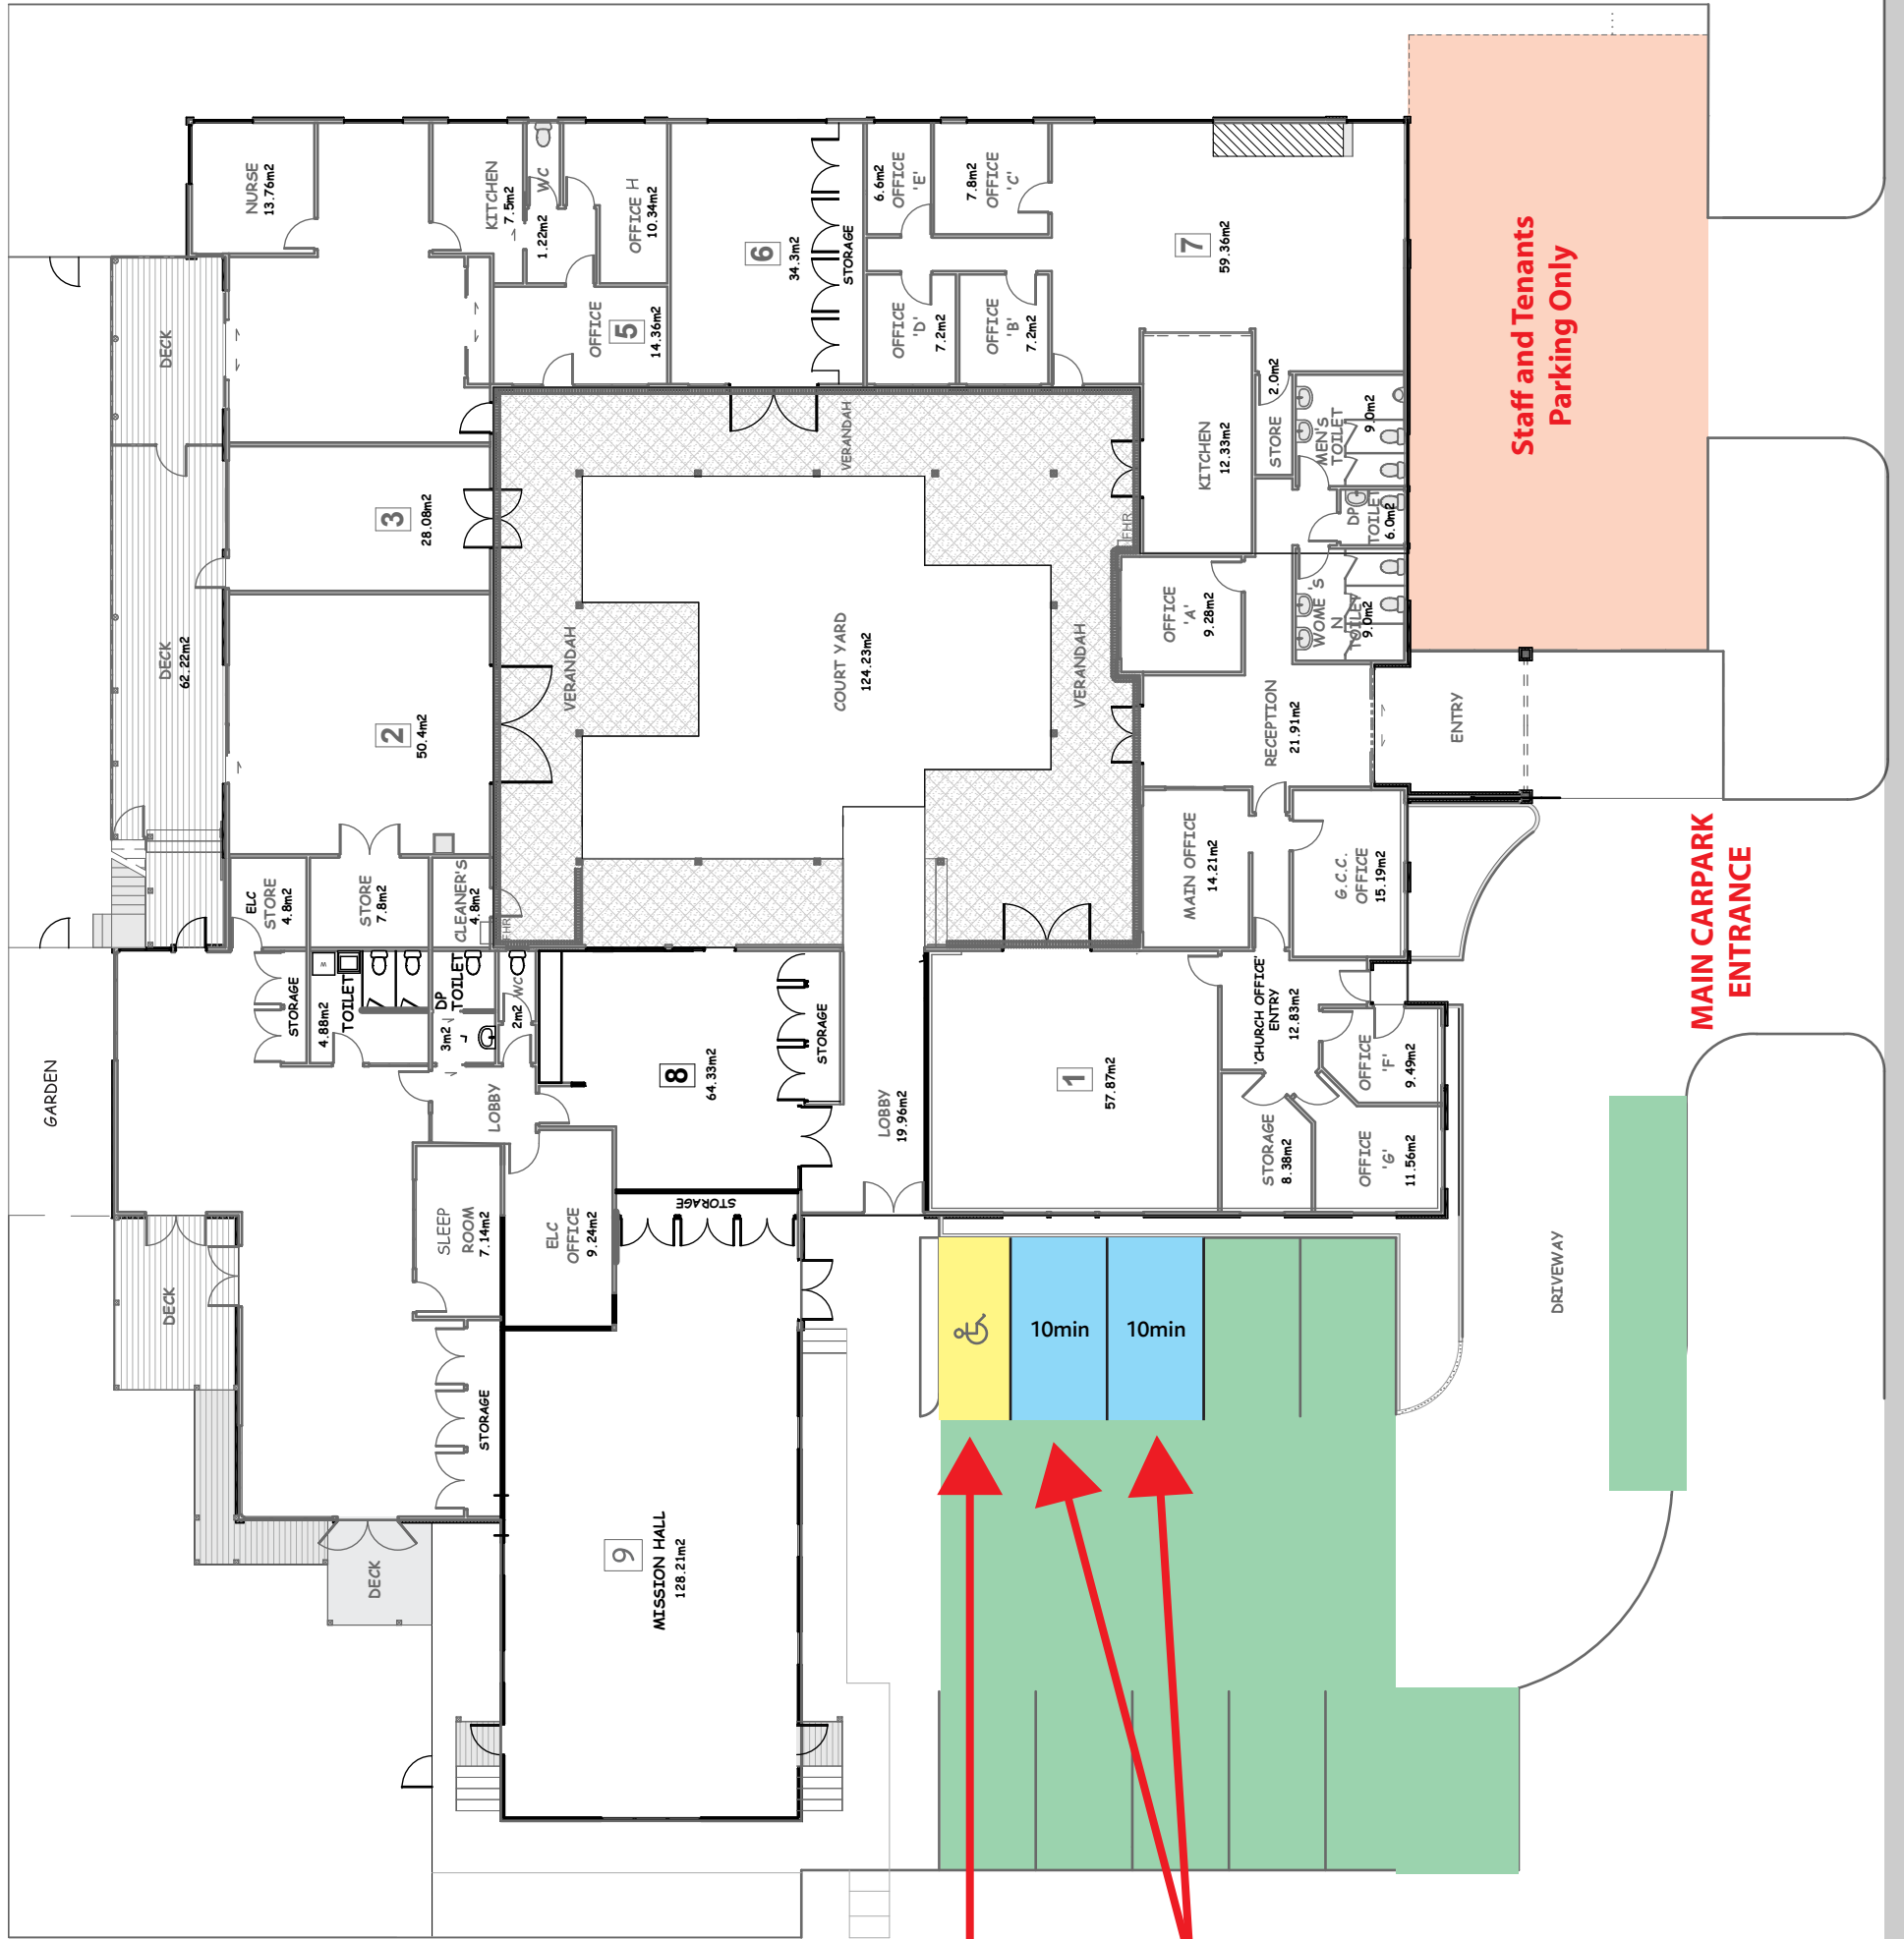

TRANSPORT OPTIONS AND PARKING FACILITIES NEAR GLENFIELD COMMUNITY CENTRE

LEGEND

-  Centre 
-  Public
-  Council
-  Mall
-  Customer
-  Bus Stop
-  Disabled
-  Unlimited

USEFUL LINKS

There is only limited carparking at the Centre so we encourage visitors to consider alternatives to single-person vehicles. Please check out the links below:

Accessible Parking

**Kohanga Reo Parents
10 minute pick-up/drop-off:
8:30am-9:30am,
2:30pm - 4:00pm**

**411 Glenfield Road & 96 Bentley Avenue
Glenfield, Auckland 0629**

Bentley Avenue

Glenfield Road